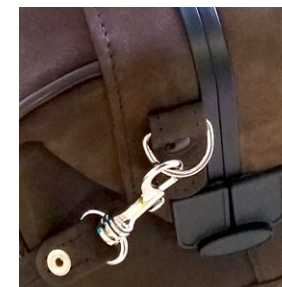

orange  
Art.-No. 7006

yellow  
Art.-No. 7008

ivory  
Art.-No. 7010

mud  
Art.-No. 7012

SHOULDER STRAPS available for all Rusticana and Primus bags.

| material              | colour   |        |             |         |        |        |       |         |
|-----------------------|----------|--------|-------------|---------|--------|--------|-------|---------|
| calf leather          | black    | 5060-S | light brown | 5060-HB | orange | 5060-O | ivory | 5060-E  |
|                       | bordeaux | 5060-R | dark brown  | 5060-DB | yellow | 5060-G | mud   | 5060-SL |
| water buffalo leather | brown    | 5060-W |             |         |        |        |       |         |